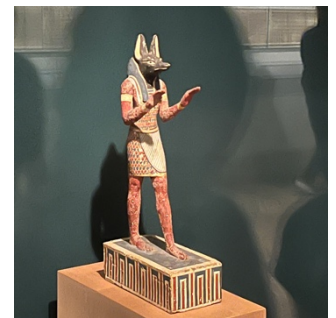

# Design I

Lamassu entrance and wall carvings

Limestone Male head

The Tomb of Perneb

Standing Man

Statuette of Anubis

Kneeling Statue of Hatshepsut

Julius Cesar

Portrait of a Thin-Face man

Roman Wall paintings,